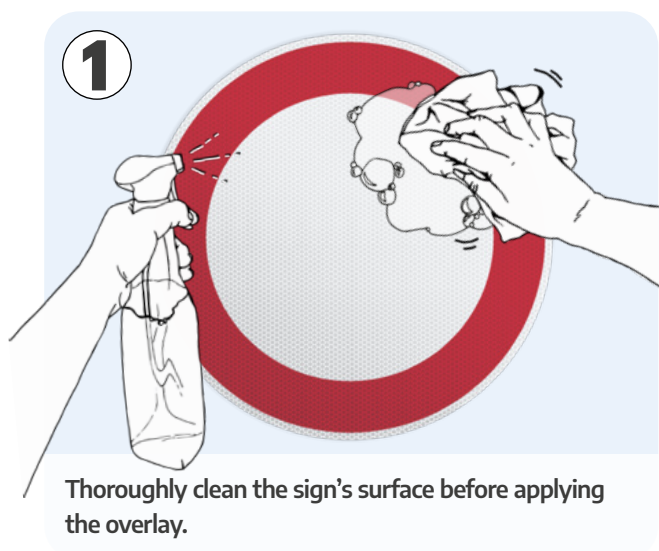

APPLICATION AND CARE INSTRUCTIONS PRINTED OVERLAYS

Printed overlays for common traffic sign formats (German standards).
Suitable for temporary application.
Application with water is recommended!

APPLICATION INSTRUCTIONS:

The overlay can be peeled off without any residues.

Rev.: January 2022